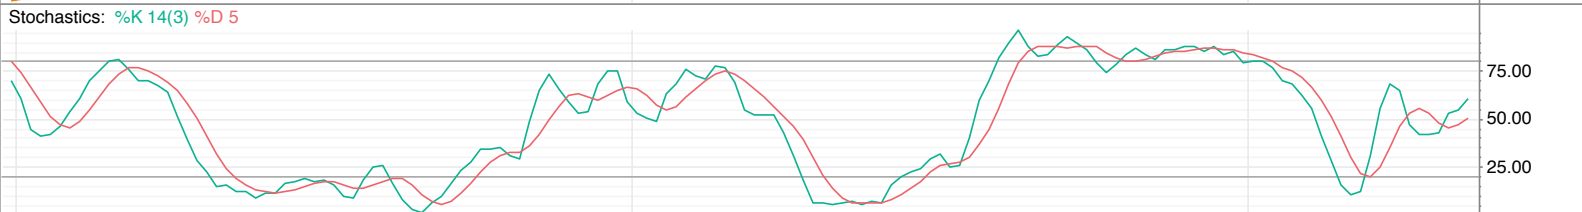

Bars: I- Candles: Up, Down BBands: 10 : 2 Simple/Closes MA: 50 Simple/Closes MA: 200 Simple/Closes MA: 89 Simple/Closes

Apr 07 May Jun Jul Aug Sep Oct Daily