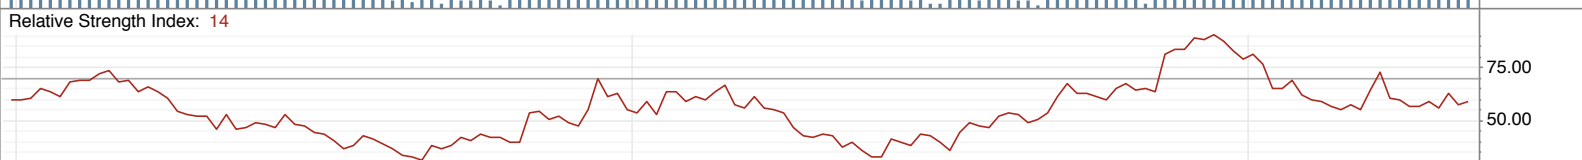

Bars: I- Candles: Up, Down BBands: 10 : 2 Simple/Closes MA: 50 Simple/Closes MA: 200 Simple/Closes MA: 89 Simple/Closes

Apr 07 May Jun Jul Aug Sep Oct Daily