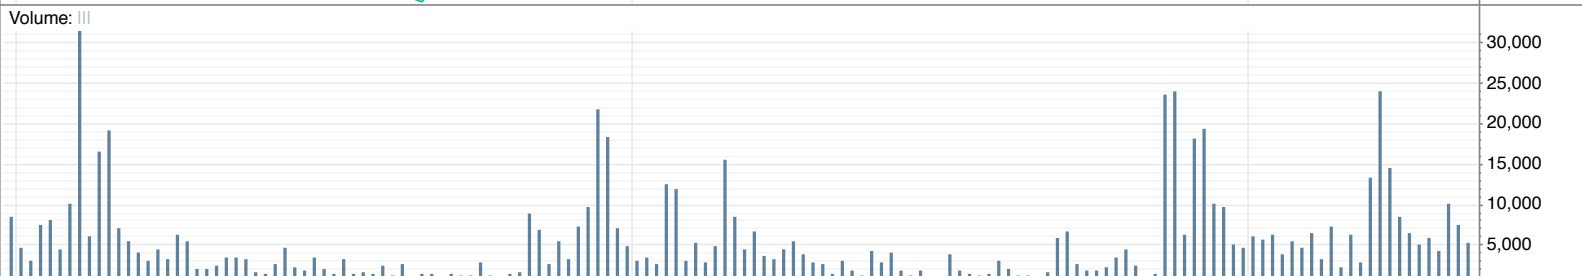

Bars: I- Candles: Up, Down BBands: 10 : 2 Simple/Closes MA: 50 Simple/Closes MA: 200 Simple/Closes MA: 89 Simple/Closes

Apr 07 May Jun Jul Aug Sep Oct Daily