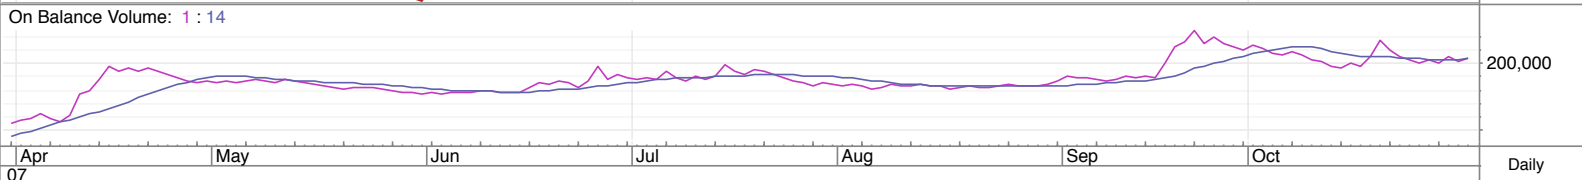

Bars: I- Candles: Up, Down BBands: 10 : 2 Simple/Closes MA: 50 Simple/Closes MA: 200 Simple/Closes MA: 89 Simple/Closes

Apr 07 May Jun Jul Aug Sep Oct Daily